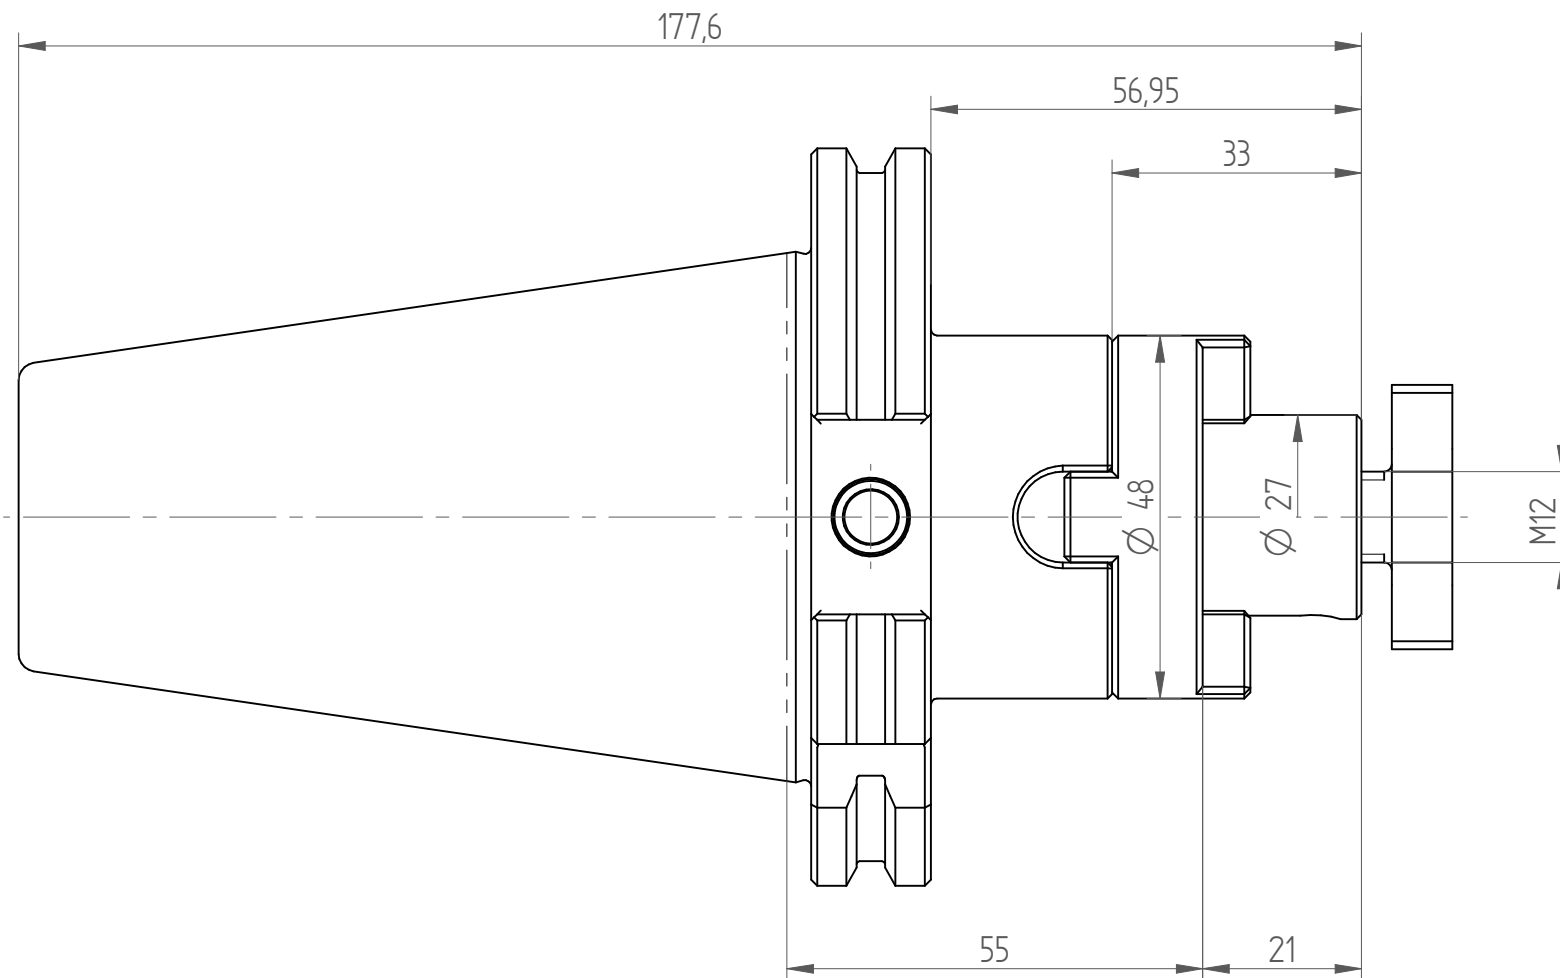

Swiss
Precision
Tools

REGO-FIX®

REGO-FIX AG
Obermattweg 60
4456 Tenniken / Switzerland

Phone +41 61 976 14 66
Fax +41 61 976 14 14
www.rego-fix.com

This is a non-controlled copy. All information given herein is subject to change without notice

The information given herein has been carefully checked and is believed to be correct. REGO-FIX, however, assumes no responsibility or liability for any errors, inaccuracies or omissions that may appear in this drawing

This document is subject to copyright laws. No part of this document may be reproduced or transmitted in any form or any means, electronic or mechanic, for any purpose, without the express written permission of REGO-FIX

Type : TC50_KFD27x055
Part No. : 225042730
Date : 05.12.2014
Scale : 1:1